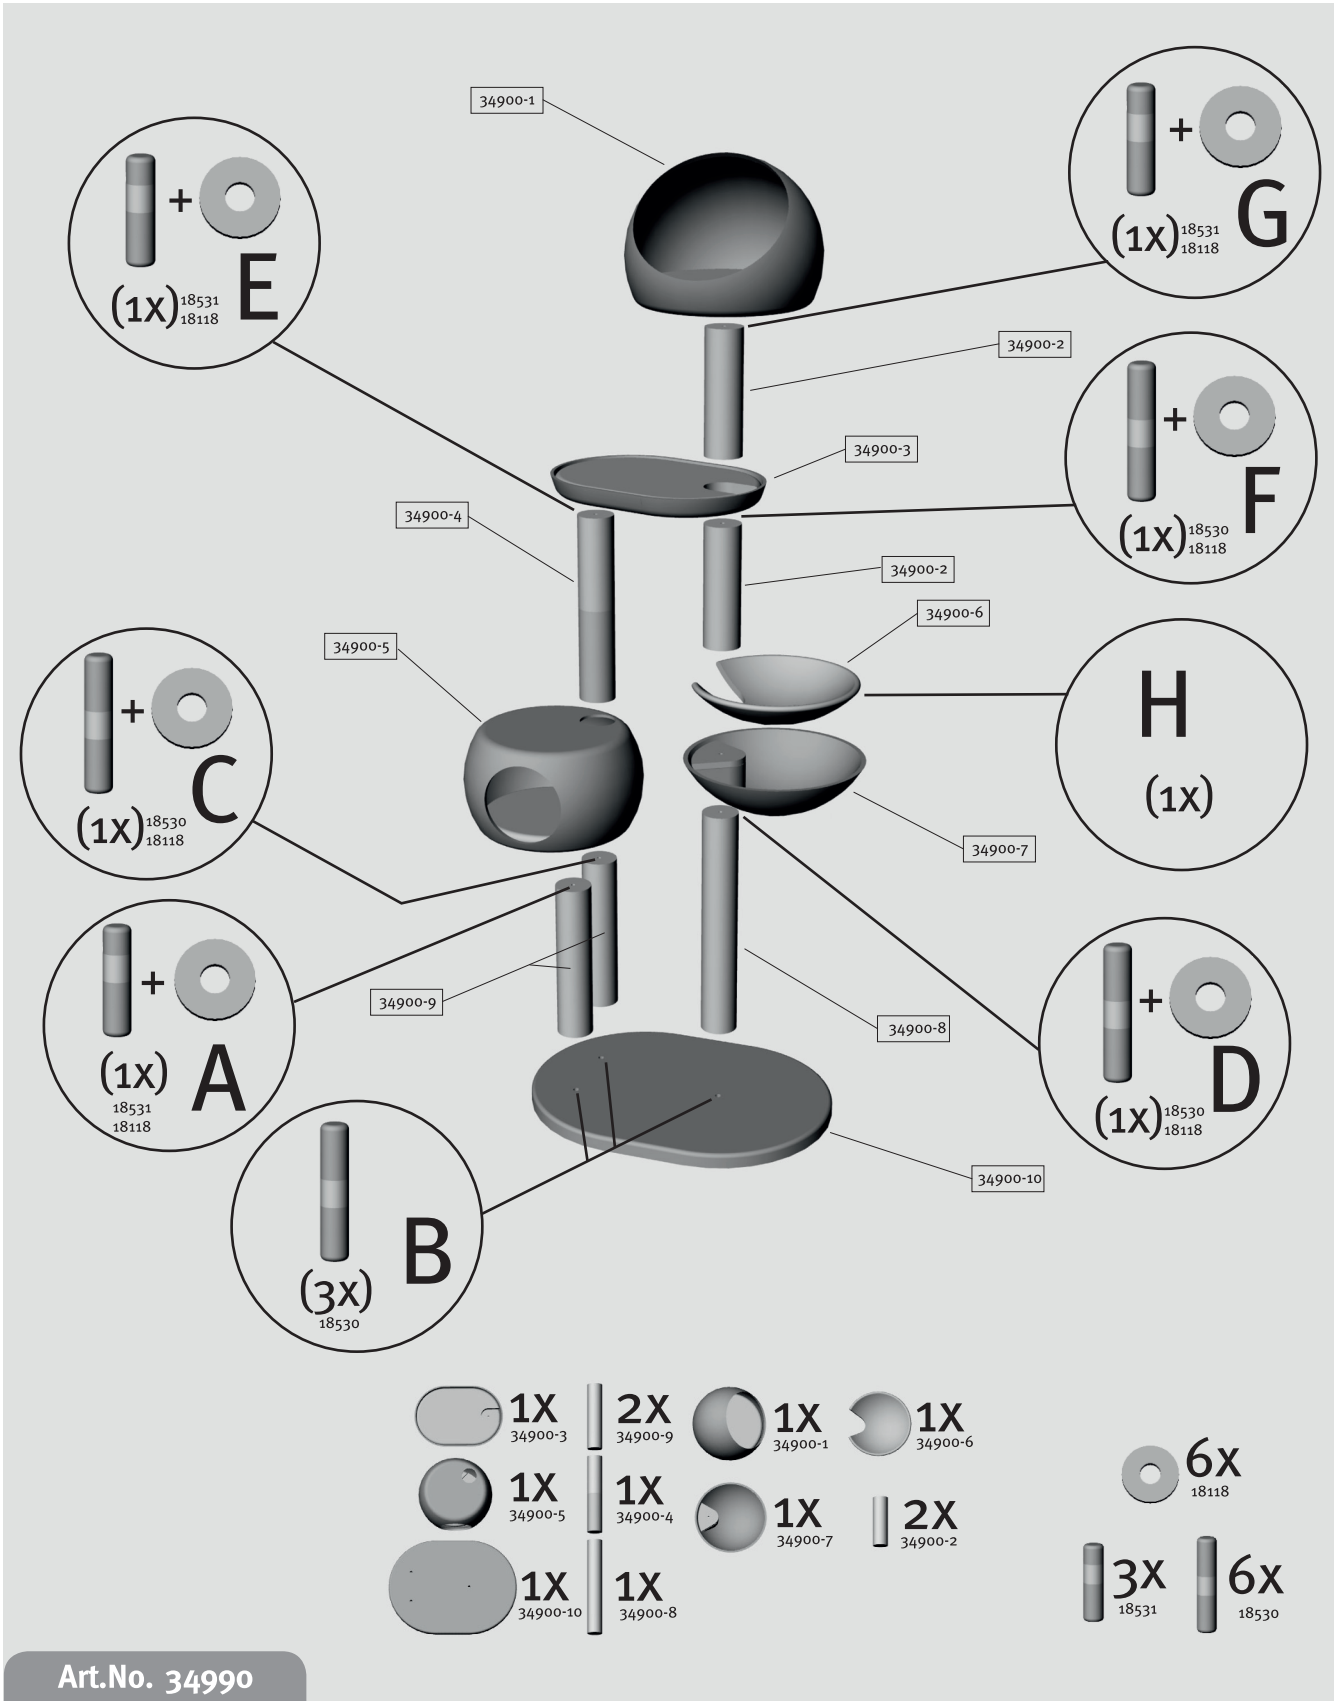

Outdoor III

Instructions

KFA_001210_DB

Outdoor III

Instructions

KFA_001210_DB

Art.No. 34990

Karlie Flamingo NV - Diamantstraat 8/337 - 2200 Herentals - Belgium